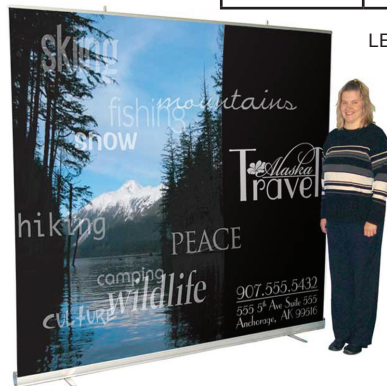

Style	Graphic Size	Weight	Price
Standard	31.5" x 62.5" - 79"	11 lbs	\$145.99

Economy Light Available - \$52.49

SUPERB TELESCOPING RETRACTOR

The sleek design of the Superb Retractor offers the perfect mix of form and function. The fully telescoping pole allows you to display a variety of banner heights. Graphic changes are quick and easy with additional replacement rollers that simply pop into the base and safely protect your graphics when not in use. Color is silver with black ends. Free carrying case. Price for retractor only.

Style	Graphic Size	Weight	Price
Superb	33.5" x 59" - 78"	12 lbs	\$198.99
Replacement Kit	NA	3 lbs	\$45.99

LED Clip-on Display Light - \$74.99

JUMBO WIDE

Instant Backdrop! With this retractor simply pull out the banner, hook it to the two support bars and you are ready to display. Great for tradshow displays or to use when giving a presentation or speech. This retractor is silver & comes with free carrying case. Price for retractor only.

Style	Graphic Size	Weight	Price
Jumbo Wide	77.75" x 94.75"	29 lbs	\$330.49

LED Clip-on Display Light - \$74.99 each (would work best with two lights)

JUMBO TALL

This retractor will guarantee your message won't be missed. Even with commanding presence this retractor can ship just as easy as our standard sized retractors. For even more impact, place multiple units together to create an instant backdrop. Retractor is silver & comes with free carrying case. Price for retractor only.

Style	Graphic Size	Weight	Price
Jumbo Tall	47" x 117"	20 lbs	\$185.49

LED Clip-on Display Light - \$74.99

HORIZONTAL RETRACTOR

No special skills required! This Horizontal Retractor sets up in less than five seconds. Simply separate the case to reveal the rolled graphic inside. The case then becomes the support system for the graphic until you are ready to take the display down. Sturdy feet fold down to keep unit balanced. Retractor is black. Price for retractor only.